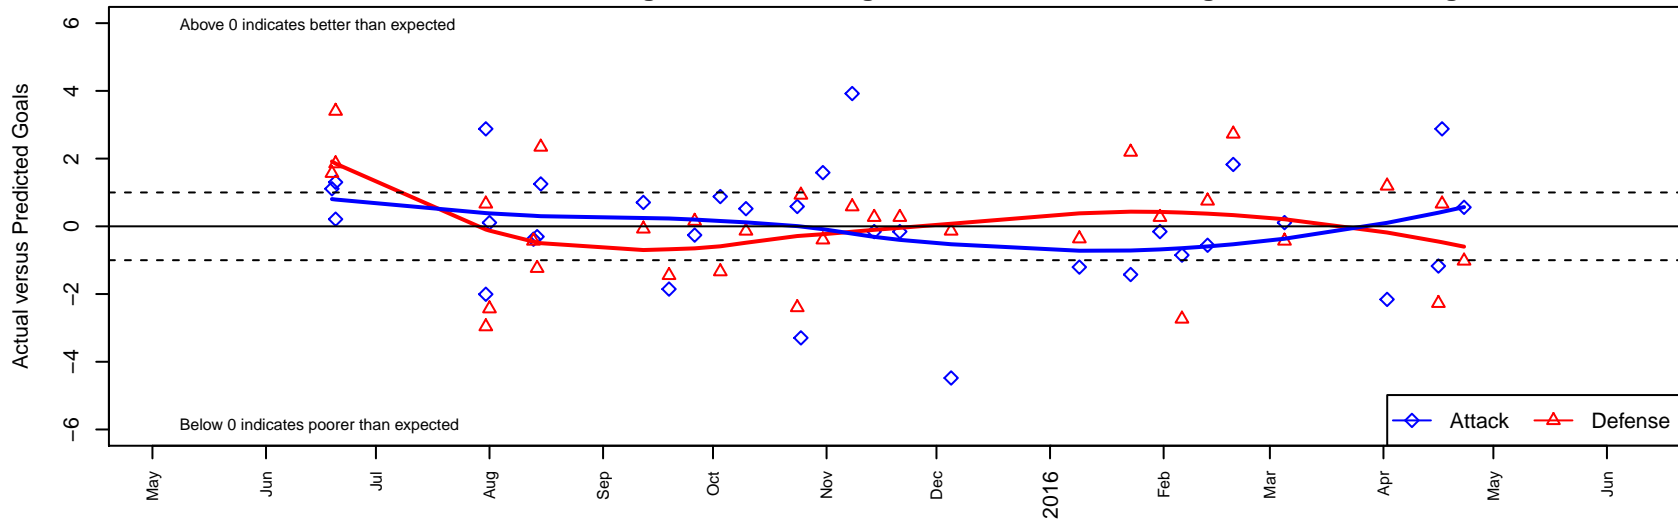

# WA Rush Nero B03

Washington Rush SC  
 Everett, WA  
 B03 total strength=418  
 attack=0.39 defense=0.18  
 fall league = RCL B03 Div 5  
 spr league = Win RCL B03 Div 4

alt names used:  
 WA Rush Nero 03  
 WASHINGTON RUSH RUSH B03 NERO (WA)  
 WASHINGTON RUSH RUSH B03 NERO (WA)  
 Washington Rush B03 Nero B  
 Washington Rush B03 Nero B  
 Washington Rush B03 Nero B

**WA Rush Nero B03**  
 Dots are actual minus expected GF (blue circles) and GA (red triangles).  
 Blue line is smoothed change in attack strength. Red is smoothed change in defense strength.

**attack and defense variance (black dot)  
relative to other teams  
and top 10 in region**