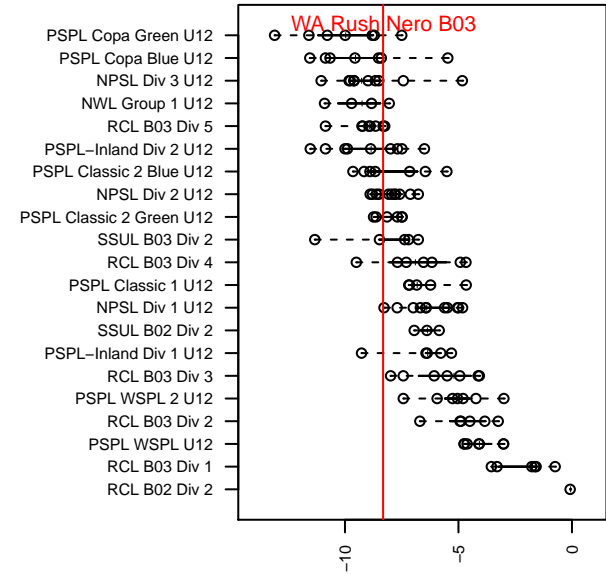

**attack and defense rating
relative to others at age
and all opponents in last 13 months**