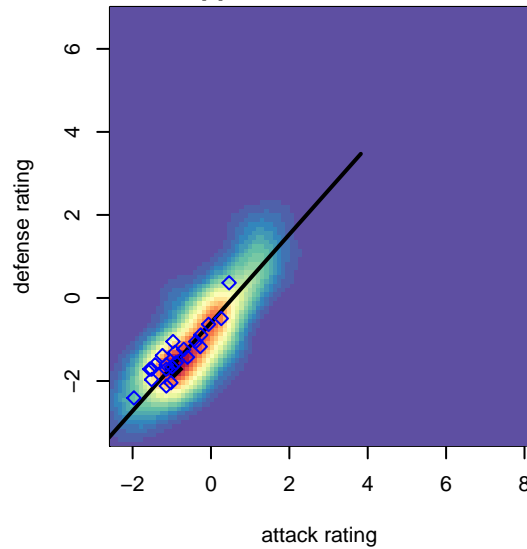

**attack and defense rating
relative to others at age
and all opponents in last 13 months**