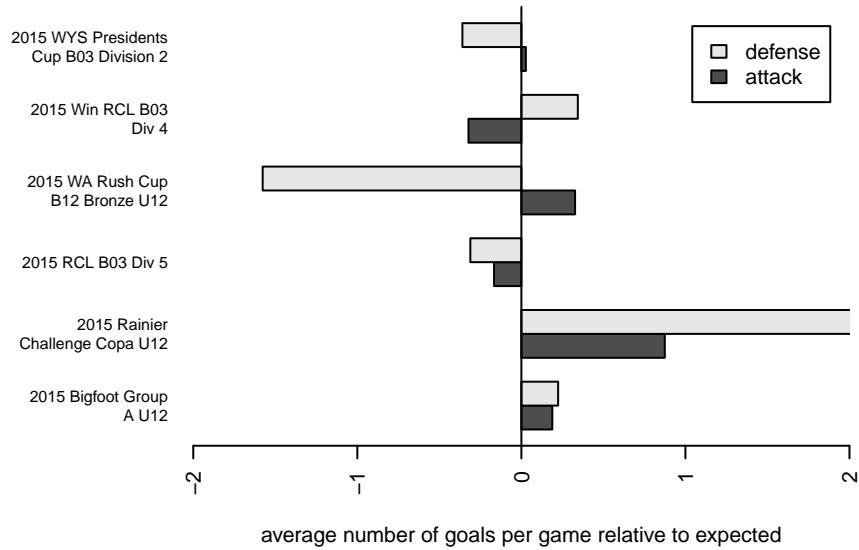

Performance relative to 13 month average