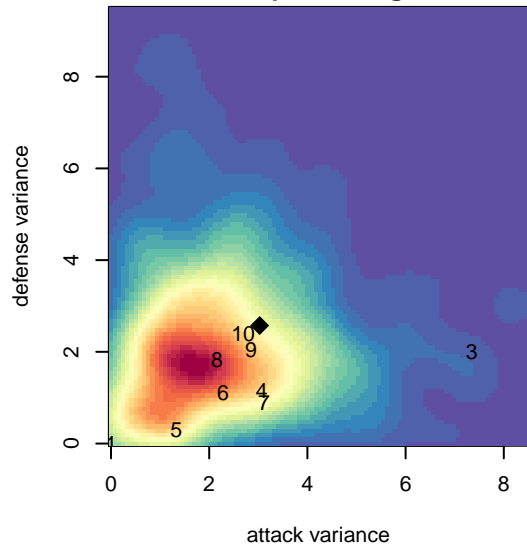

# WA Rush Nero B03

Washington Rush SC  
 Everett, WA  
 B03 total strength=418  
 attack=0.39 defense=0.18  
 fall league = RCL B03 Div 5  
 spr league = Win RCL B03 Div 4

alt names used:  
 WA Rush Nero 03  
 WASHINGTON RUSH RUSH B03 NERO (WA)  
 WASHINGTON RUSH RUSH B03 NERO (WA)  
 Washington Rush B03 Nero B  
 Washington Rush B03 Nero B  
 Washington Rush B03 Nero B

**WA Rush Nero B03**  
 Dots are actual minus expected GF (blue circles) and GA (red triangles).  
 Blue line is smoothed change in attack strength. Red is smoothed change in defense strength.

**attack and defense variance (black dot)  
relative to other teams  
and top 10 in region**